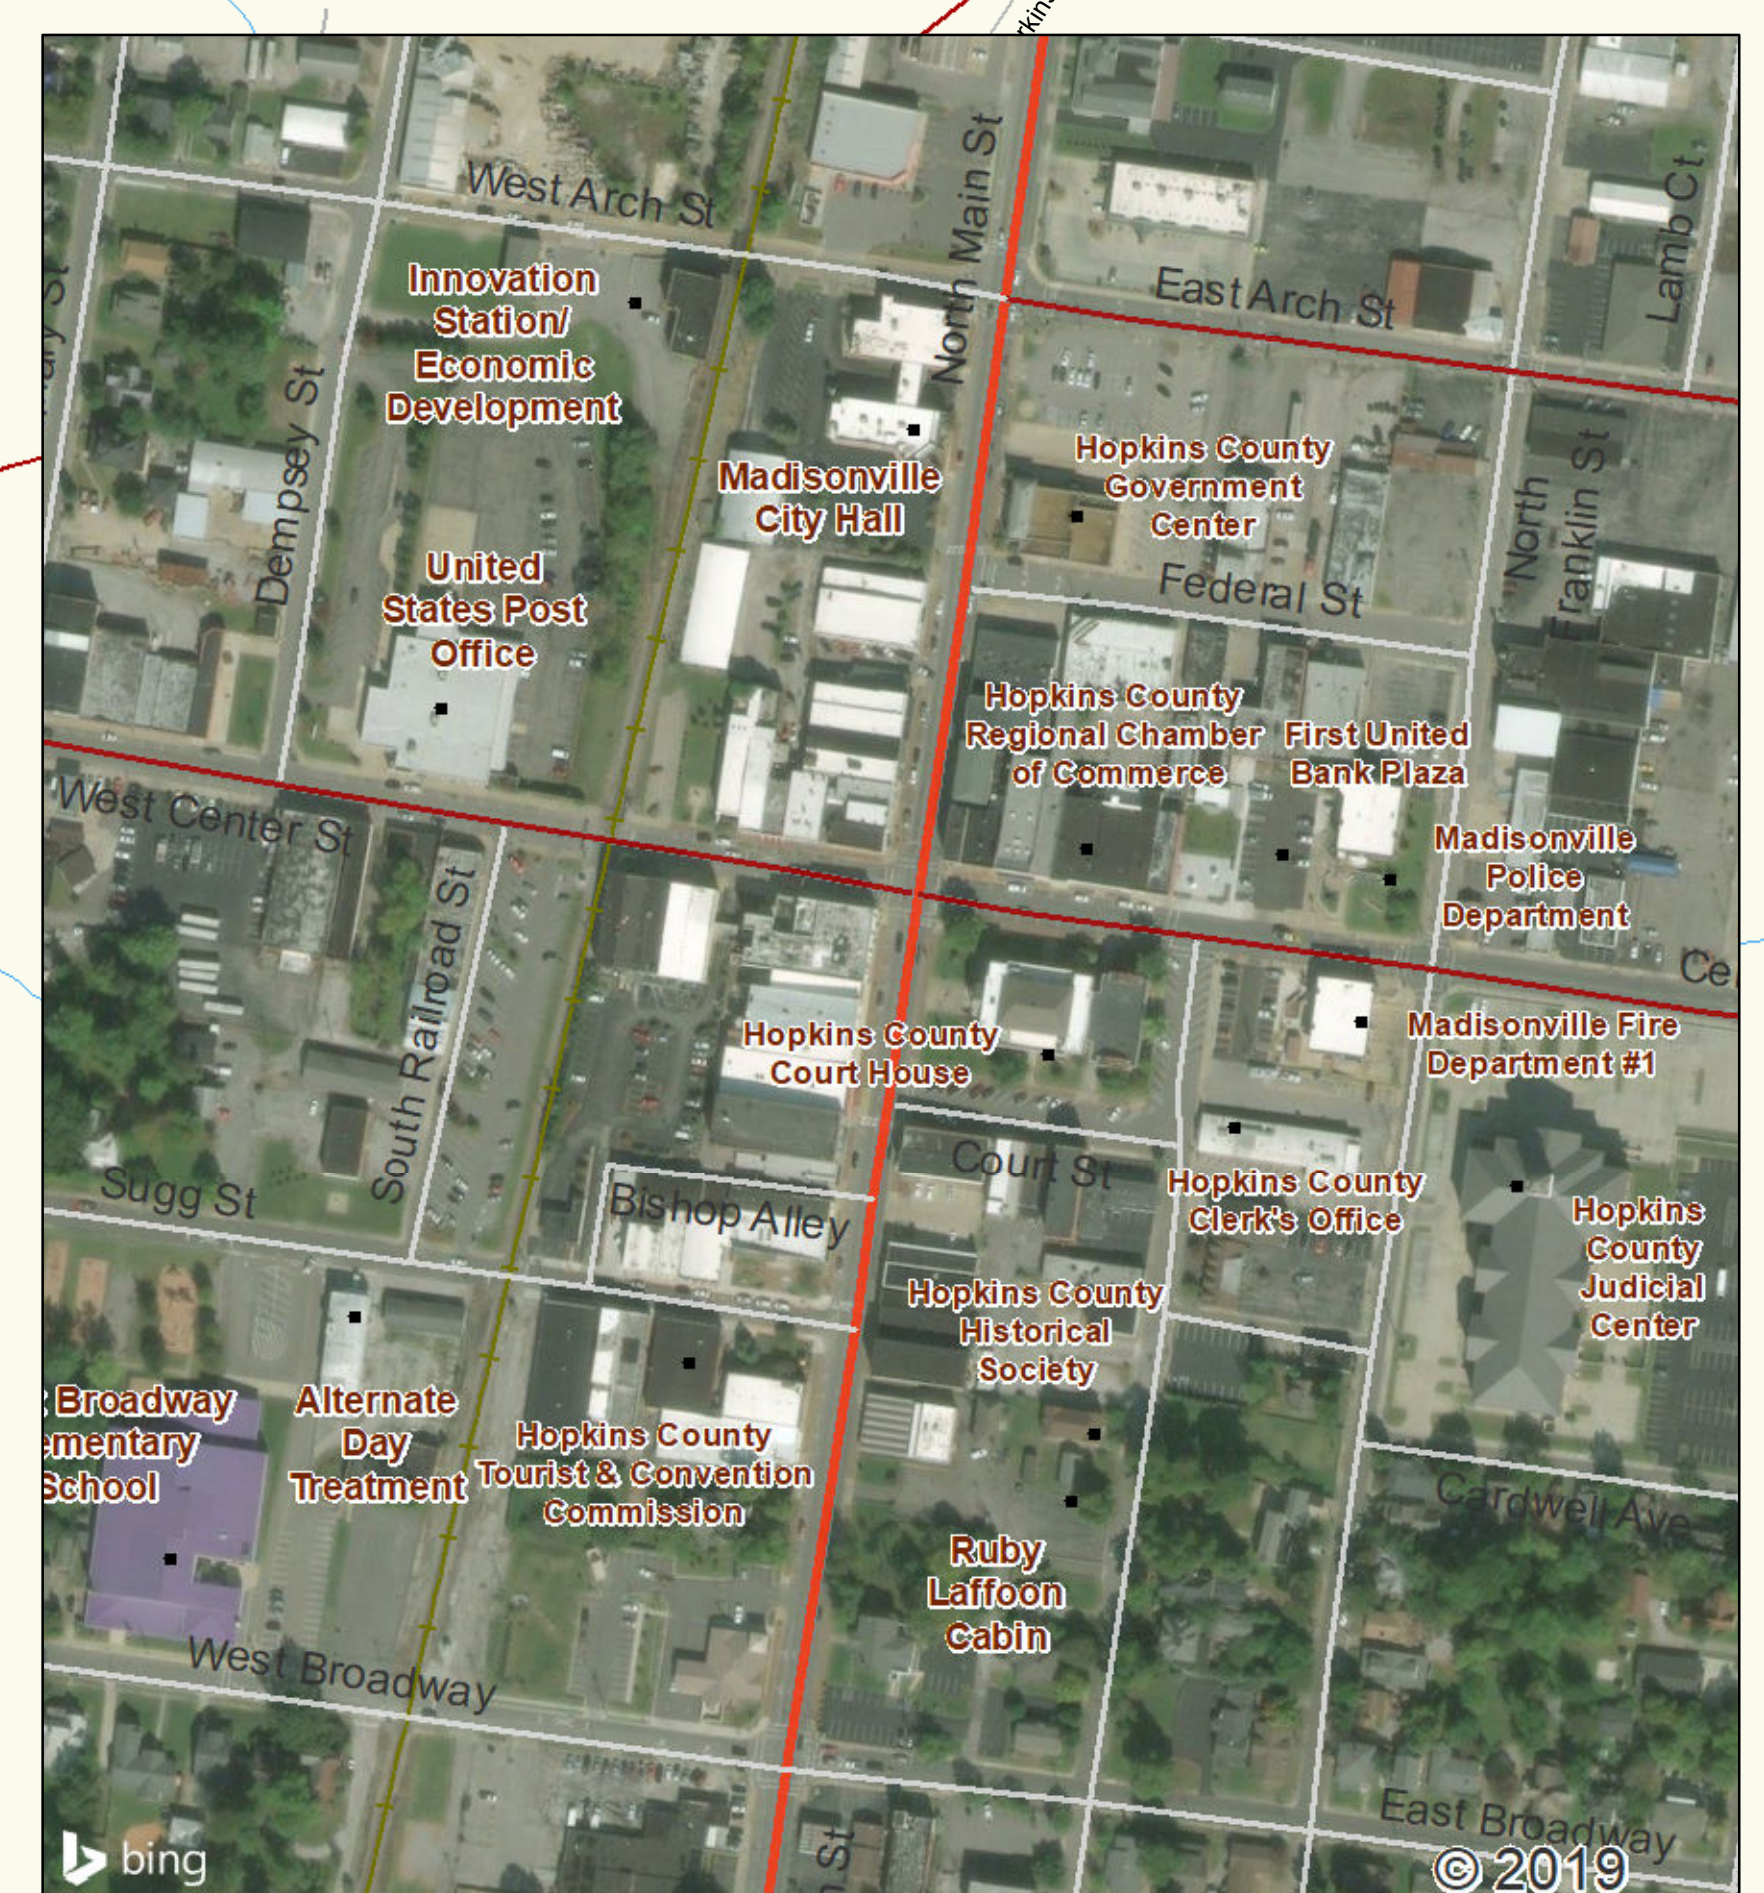

Madisonville

Kentucky

LEGEND

- Interstate
- Parkway
- US Highway
- State Highway
- Streets
- Other Roads/Streets
- Railroad
- Madisonville City Limit
- Ward 1 - Misty Cananagh
- Ward 2 - Tony Space
- Ward 3 - Adam Townsend
- Ward 4 - Larry Noffsinger
- Ward 5 - Frank Stevenson
- Ward 6 - Bobby Johnson

To Hopkinsville, KY