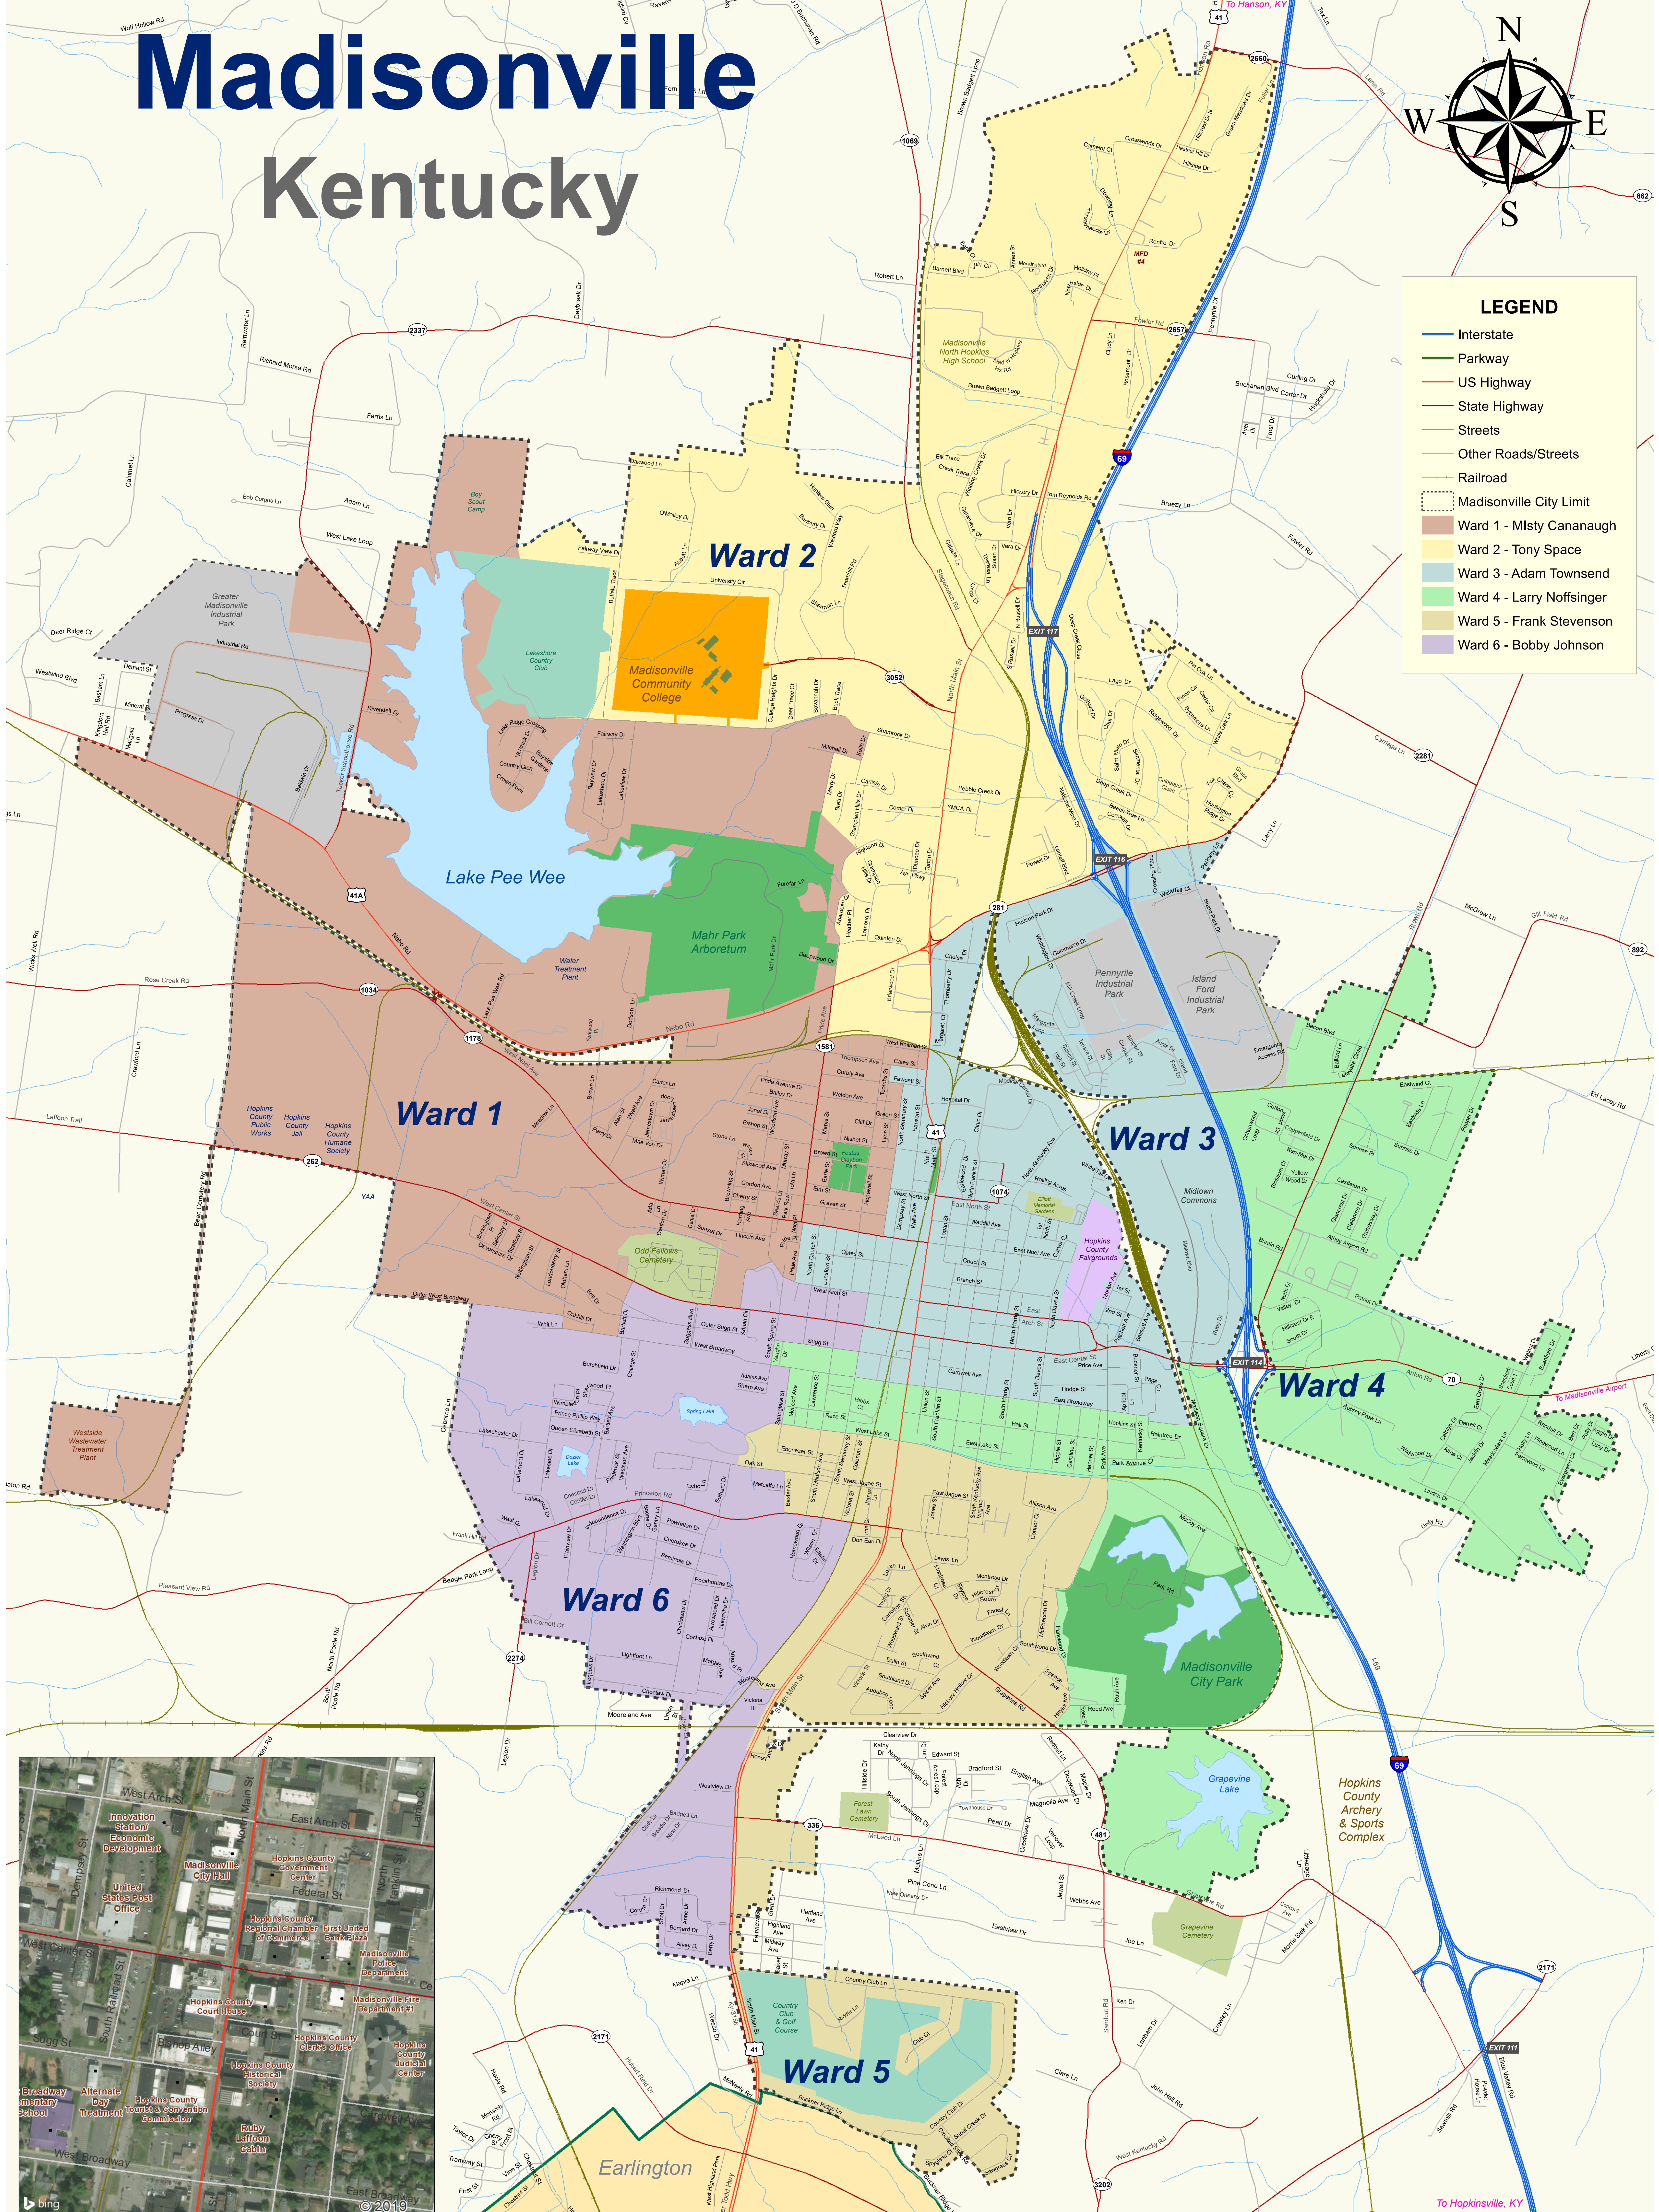

Madisonville

Kentucky

LEGEND

- Interstate
- Parkway
- US Highway
- State Highway
- Streets
- Other Roads/Streets
- Railroad
- Madisonville City Limit
- Ward 1 - Misty Cananagh
- Ward 2 - Tony Space
- Ward 3 - Adam Townsend
- Ward 4 - Larry Noffsinger
- Ward 5 - Frank Stevenson
- Ward 6 - Bobby Johnson

To Hopkinsville, KY